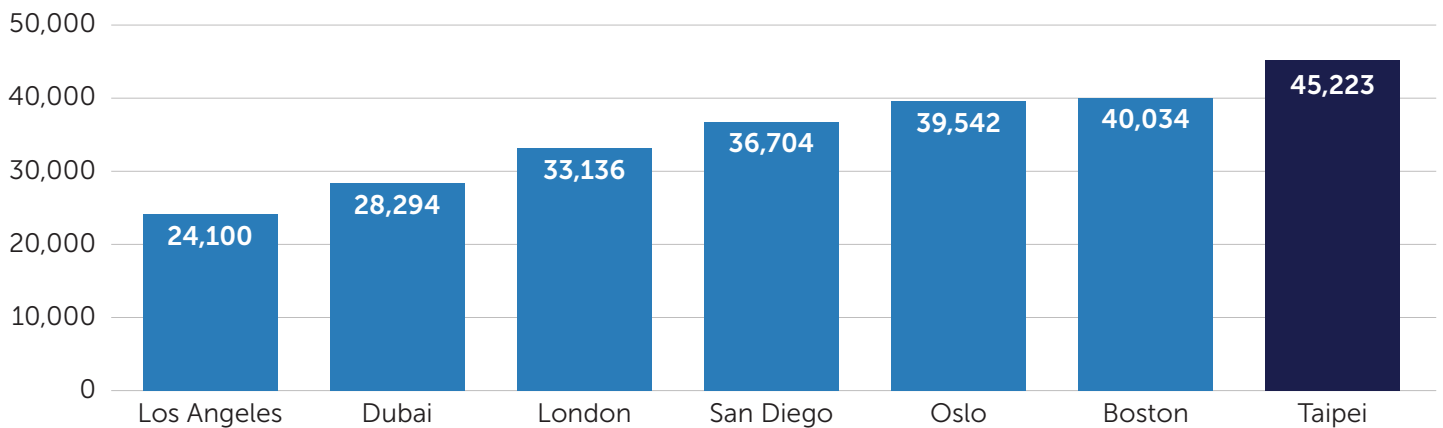

TAIPEI

WCCD

HOW IS TAIPEI INVESTING IN A "SMARTER" FUTURE?

45,223

Higher education degrees per 100,000 population

ISO 37120

WORLD COUNCIL
ON CITY DATA

ISO 37120

The first international standard
for city data – 100 city indicators

Taipei, Taiwan is ISO 37120
Platinum certified by the World
Council on City Data

Great Data for a Great City

45,223 HIGHER EDUCATION DEGREES PER 100,000 POPULATION

HOW DID TAIPEI ACHIEVE THIS?

WCCD ISO 37120 INDICATOR 6.7:

Number of higher education degrees per 100,000 population

Attracting global corporate investments

Leading tech corporations are choosing to set up innovation centers in Taipei.