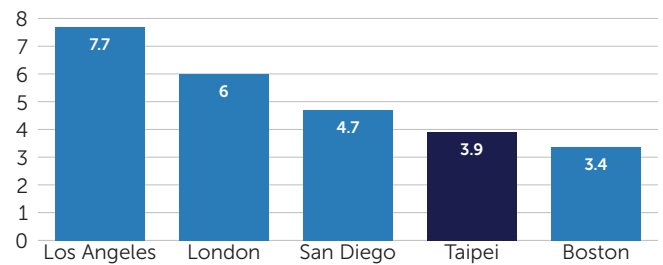

45,223 HIGHER EDUCATION DEGREES PER 100,000 POPULATION

WHICH CONTRIBUTES TO...

- NEW BUSINESS VENTURES
- INNOVATIVE INFRASTRUCTURE
- MORE EMPLOYMENT OPPORTUNITIES
- INVESTABILITY
- A HIGHLY EDUCATED WORKFORCE

TAIPEI IN A GLOBAL CONTEXT

WCCD ISO 37120 INDICATOR 5.5:
Youth unemployment rate (%)

WCCD ISO 37120 INDICATOR 5.1:
City's unemployment rate (%)

WCCD ISO 37120 INDICATOR 5.6:
Number of businesses per 100,000 population