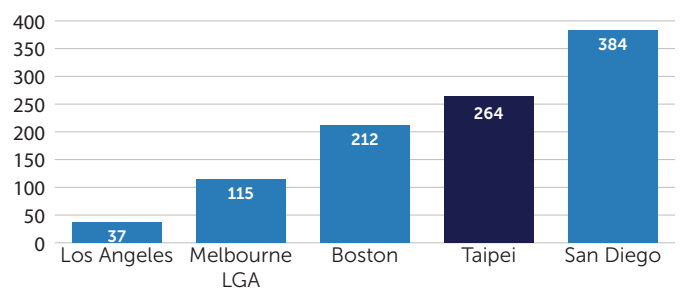

WCCD ISO 37120 INDICATOR 5.7:
Number of new patents per 100,000 population