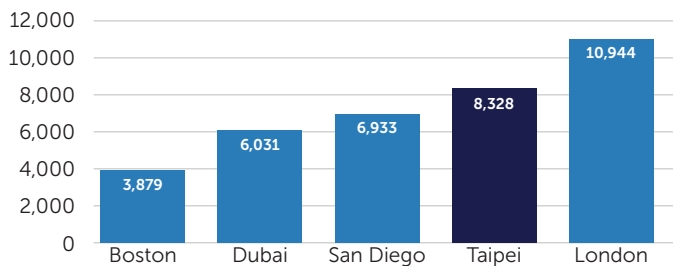

45,223 HIGHER EDUCATION DEGREES PER 100,000 POPULATION

WHICH CONTRIBUTES TO...

- NEW BUSINESS VENTURES
- INNOVATIVE INFRASTRUCTURE
- MORE EMPLOYMENT OPPORTUNITIES
- INVESTABILITY
- A HIGHLY EDUCATED WORKFORCE

TAIPEI IN A GLOBAL CONTEXT

WCCD ISO 37120 INDICATOR 5.5:
Youth unemployment rate (%)

WCCD ISO 37120 INDICATOR 5.1:
City's unemployment rate (%)

WCCD ISO 37120 INDICATOR 5.6:
Number of businesses per 100,000 population