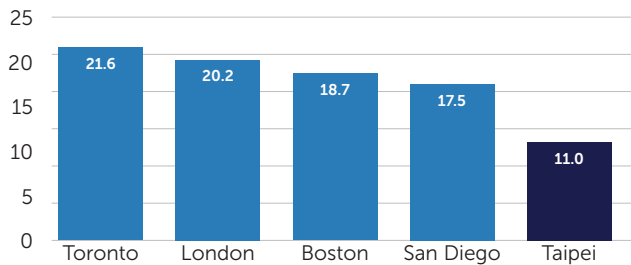

45,223 HIGHER EDUCATION DEGREES PER 100,000 POPULATION

WHICH CONTRIBUTES TO...

- NEW BUSINESS VENTURES
- INNOVATIVE INFRASTRUCTURE
- MORE EMPLOYMENT OPPORTUNITIES
- INVESTABILITY
- A HIGHLY EDUCATED WORKFORCE

TAIPEI IN A GLOBAL CONTEXT

WCCD ISO 37120 INDICATOR 5.5:
Youth unemployment rate (%)

WCCD ISO 37120 INDICATOR 5.1:
City's unemployment rate (%)

WCCD ISO 37120 INDICATOR 5.6:
Number of businesses per 100,000 population